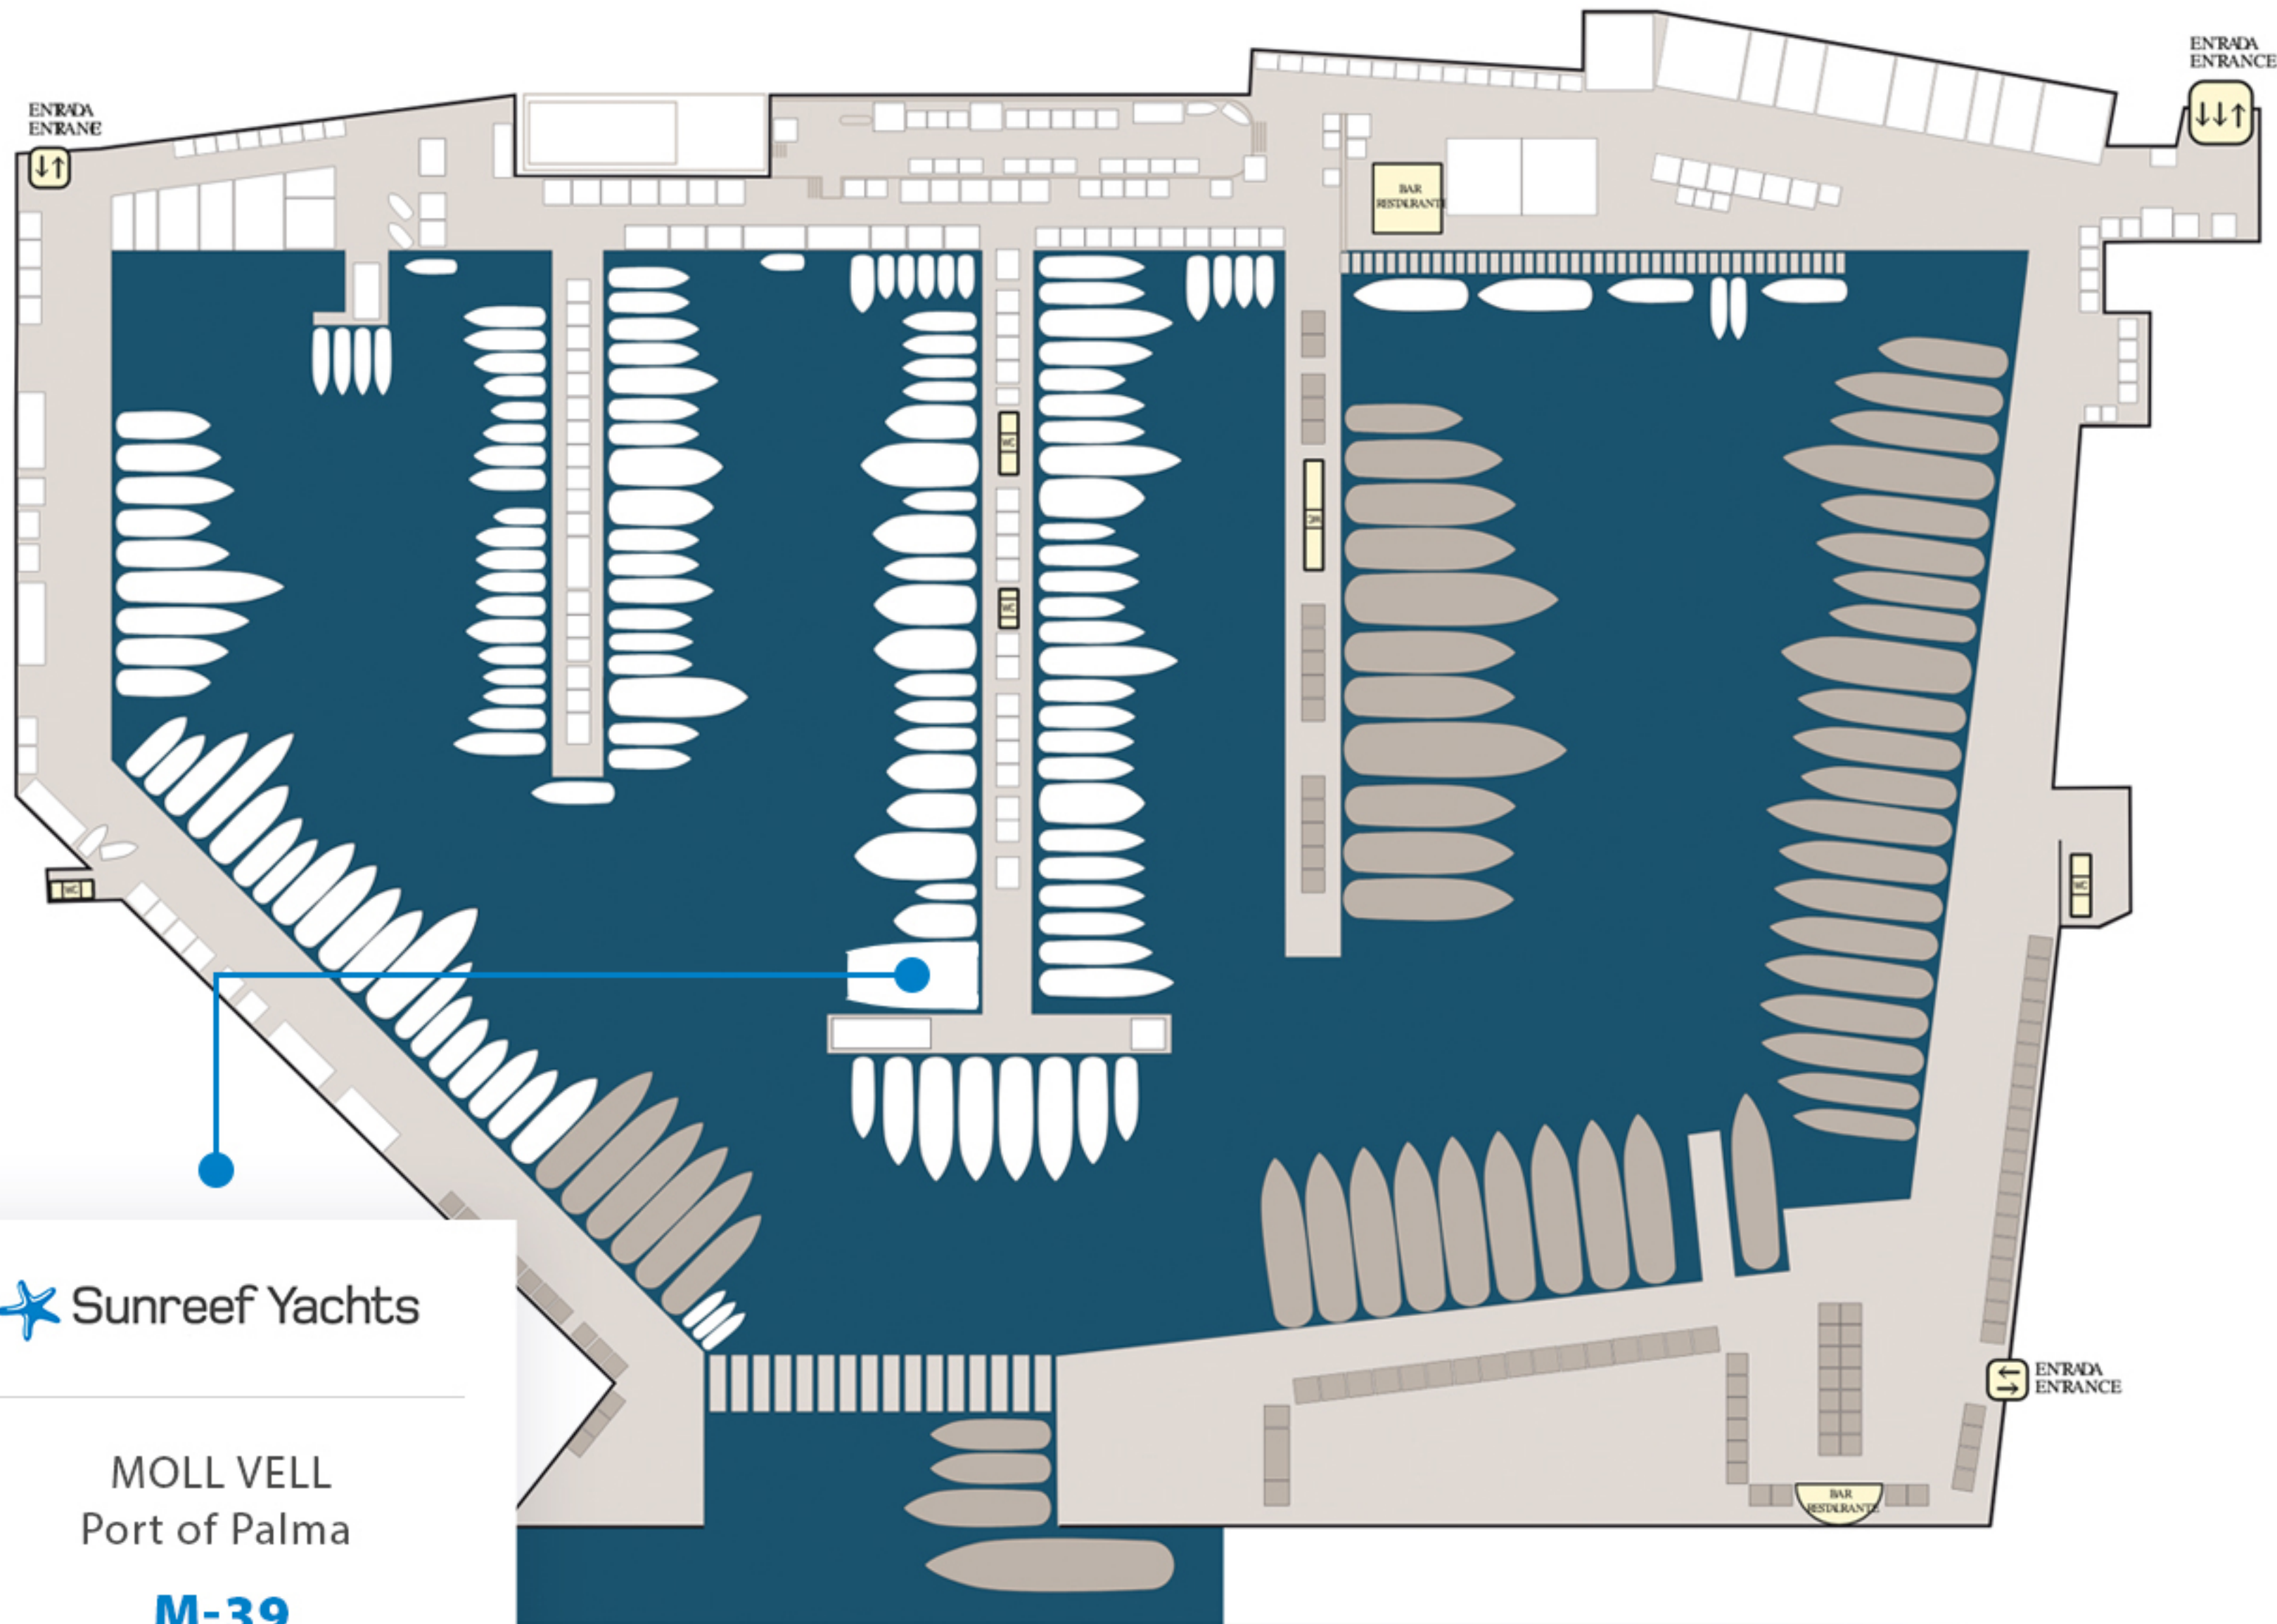

MOLL VELL PORT OF PALMA

 Sunreef Yachts

MOLL VELL
Port of Palma

M-39

DATES:

28.04 – 1.05

TIME:

10 A.M. – 8 P.M.