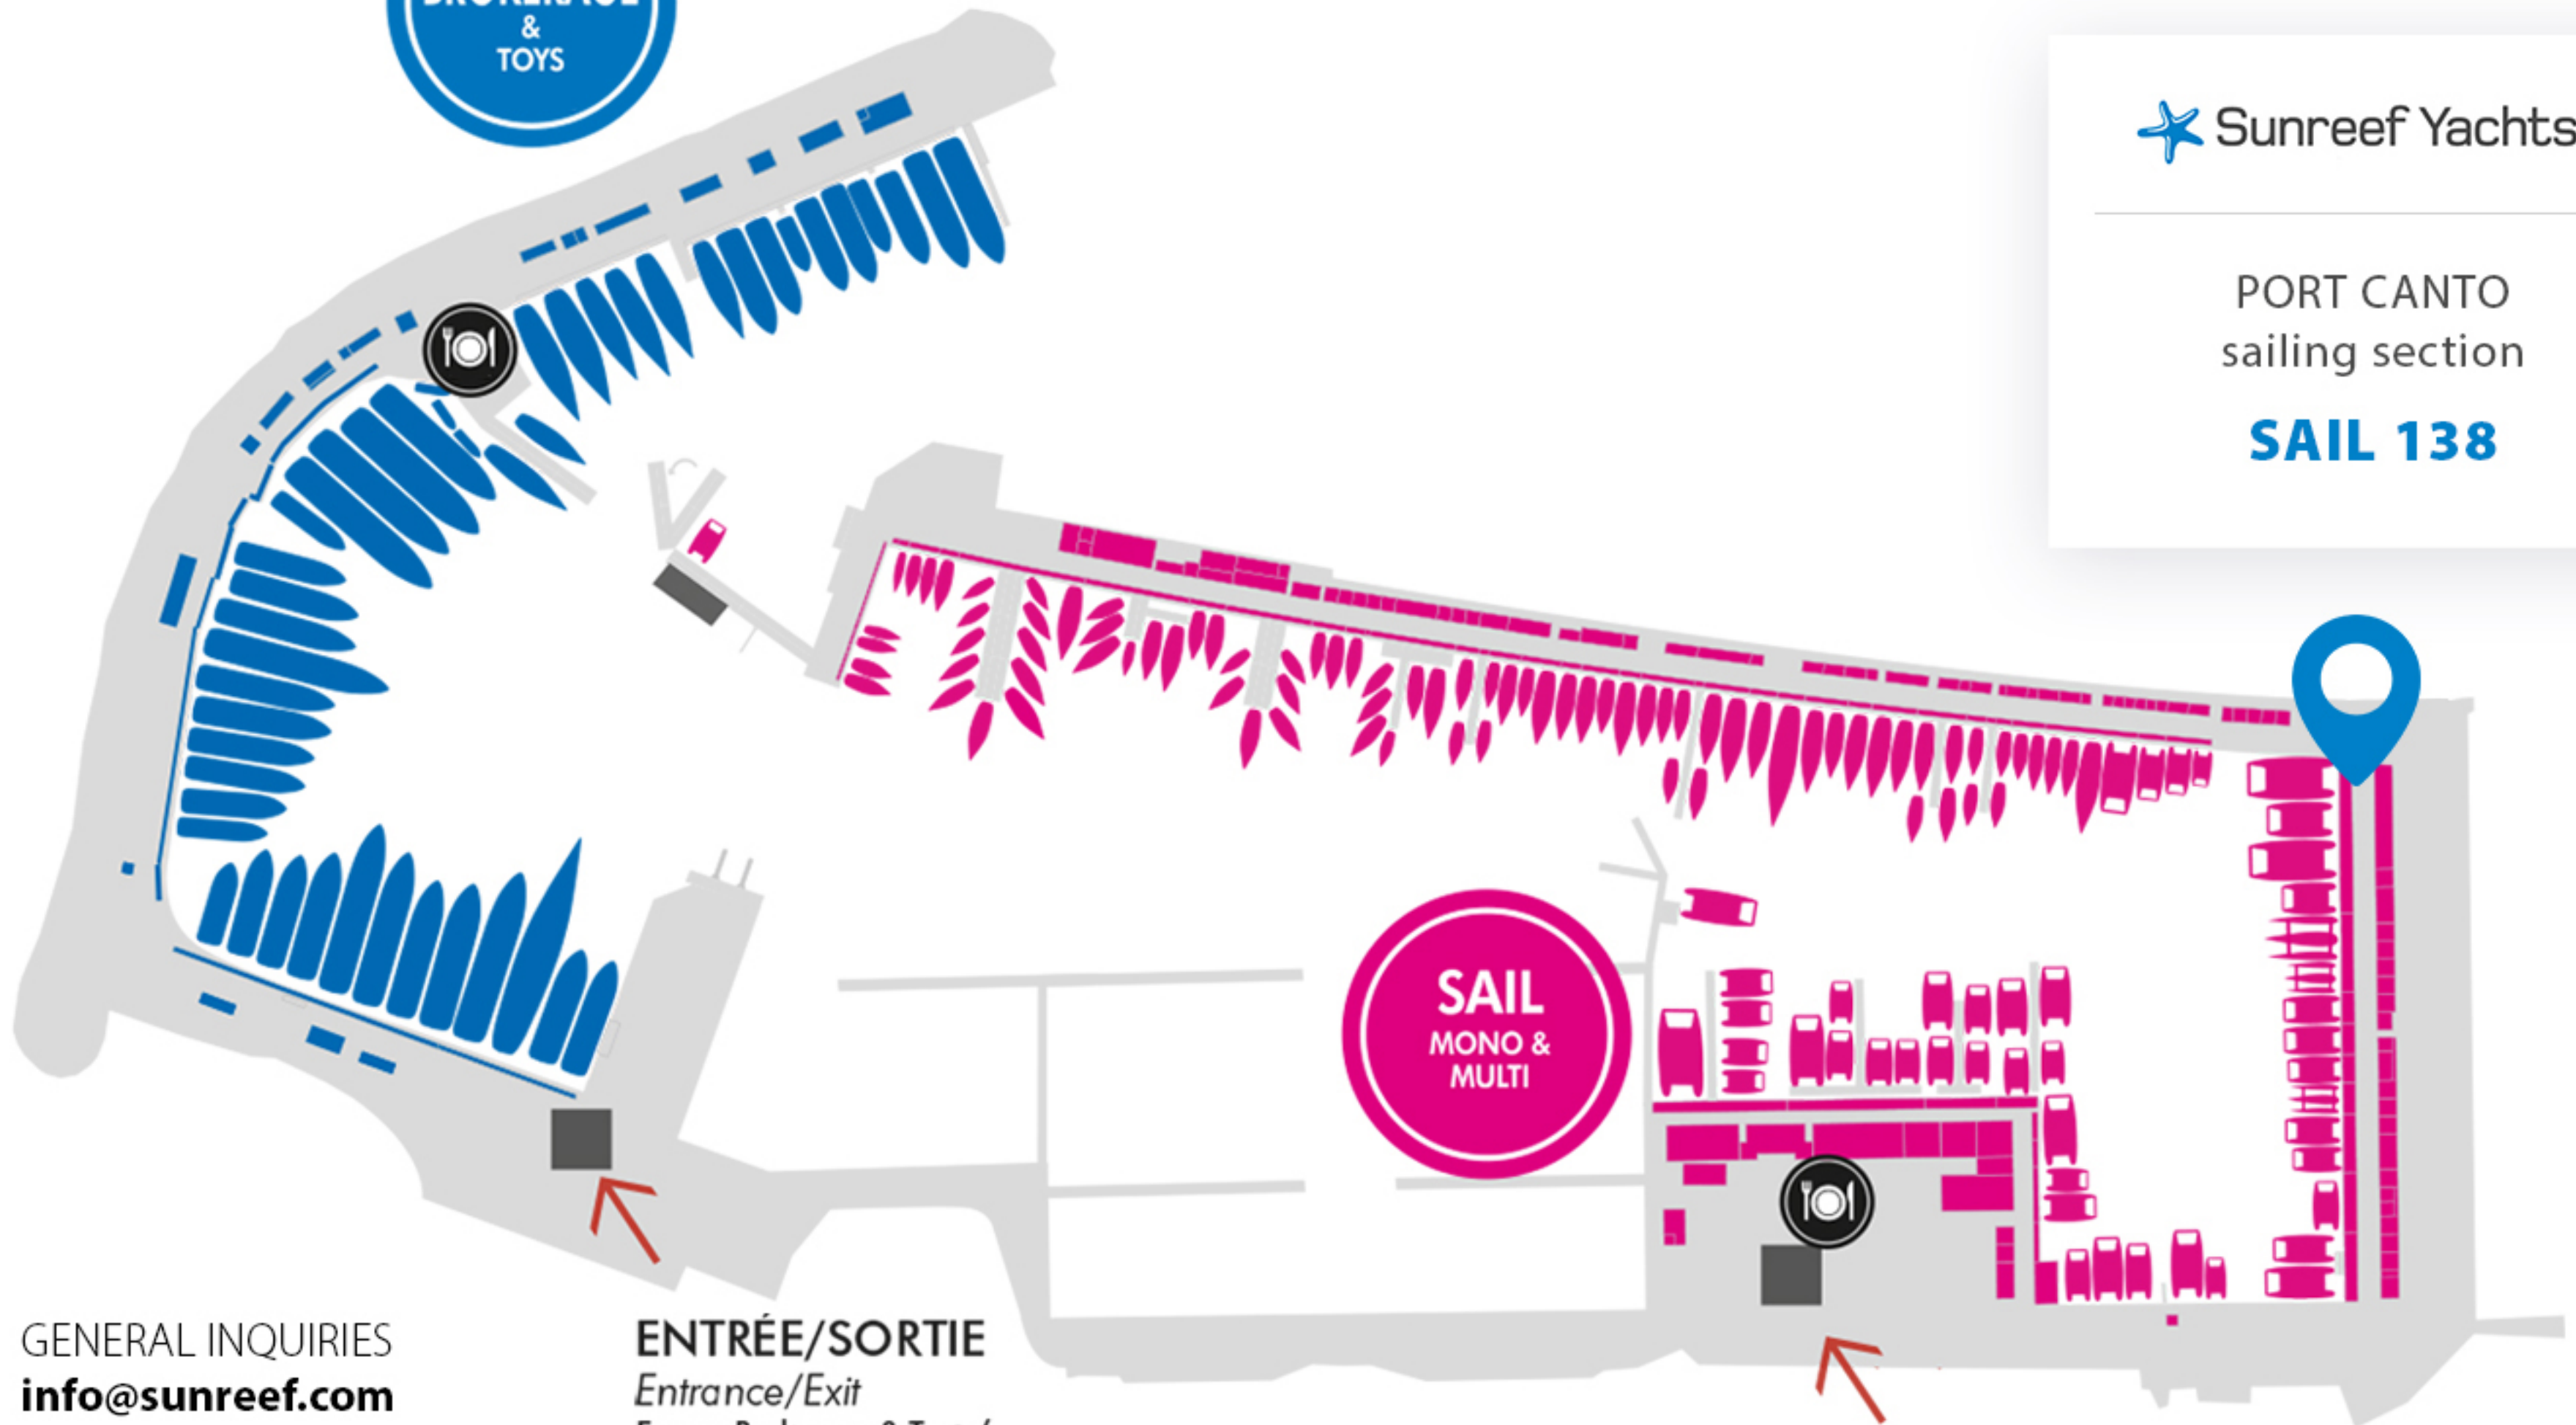

 Sunreef Yachts

PORT CANTO  
sailing section

**SAIL 138**

GENERAL INQUIRIES  
**info@sunreef.com**  
**+48 797 842 754**

**ENTRÉE/SORTIE**  
*Entrance/Exit*  
Espace Brokerage & Toys /  
Brokerage & Toys Area