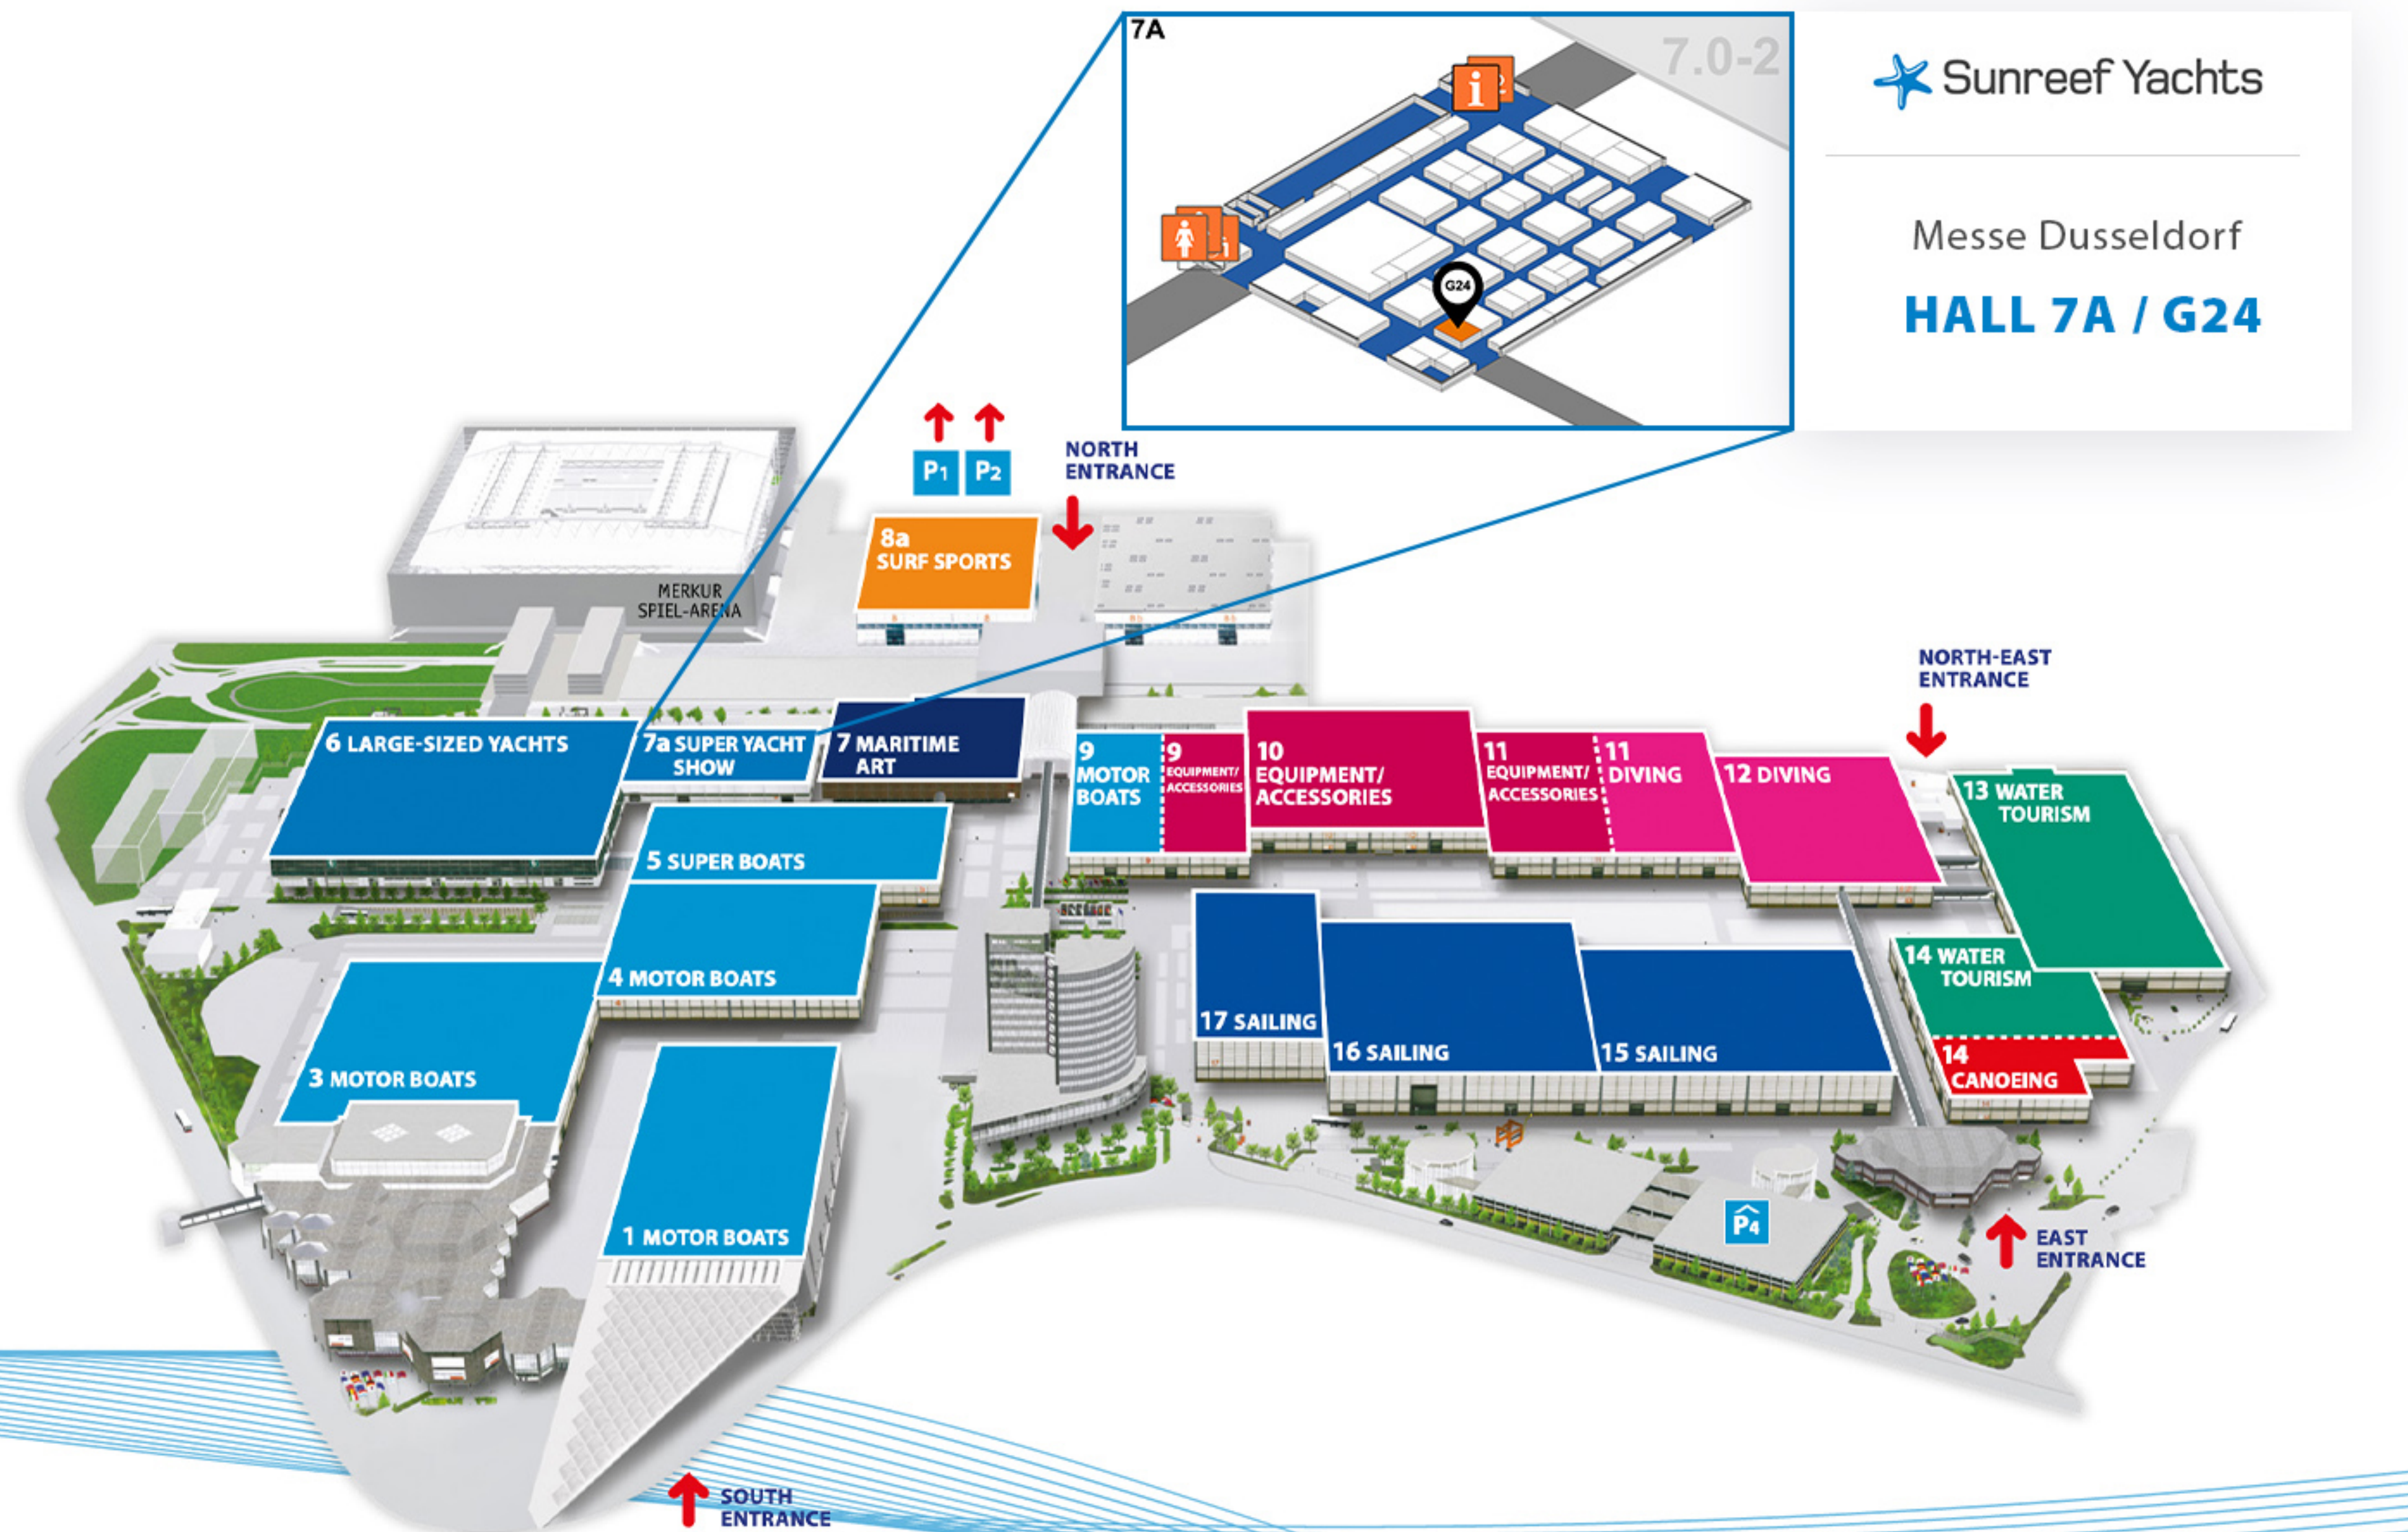

Sunreef Yachts

Messe Dusseldorf
HALL 7A / G24

Sunreef Yachts

Messe Dusseldorf
HALL 7A / G24

DATES:

22.01 – 29.01

TIME:

10 a.m. – 6 p.m.